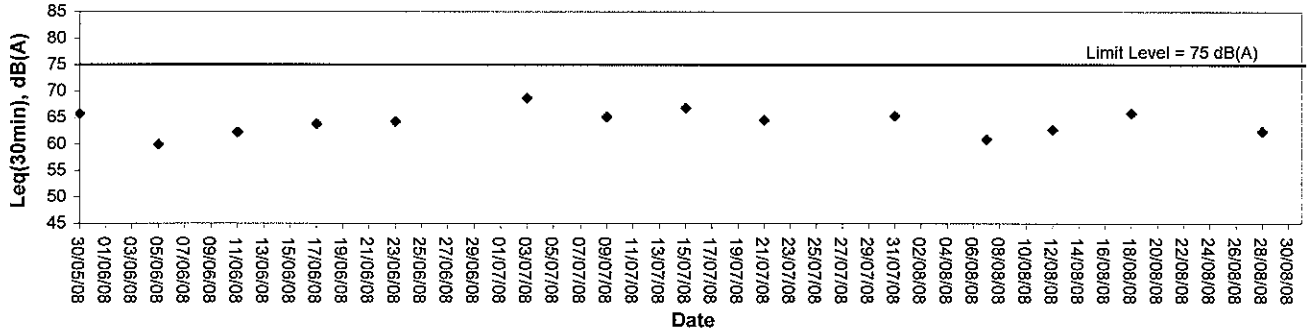

Noise Monitoring (Day-time)

Noise level at NM1

Noise level at NM2

Noise level at RNM3

Noise level at NM4