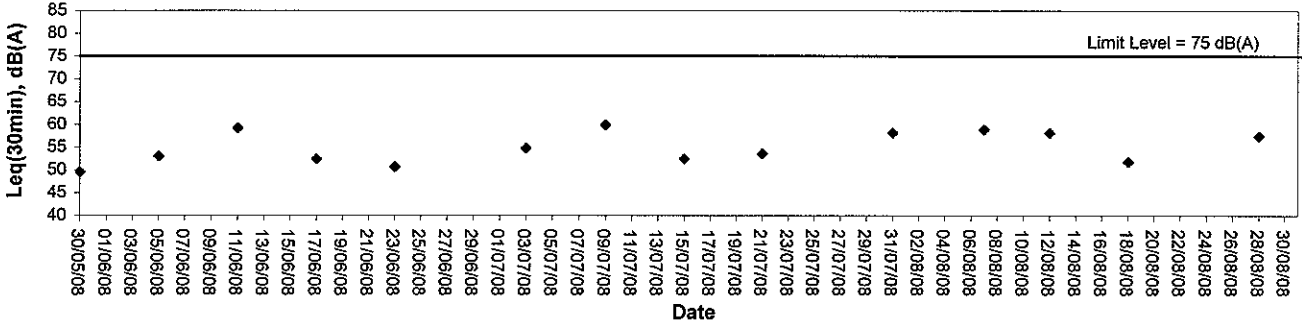

Noise Monitoring (Day-time)

Noise level at NM1

Noise level at NM2

Noise level at RNM3

Noise level at NM4