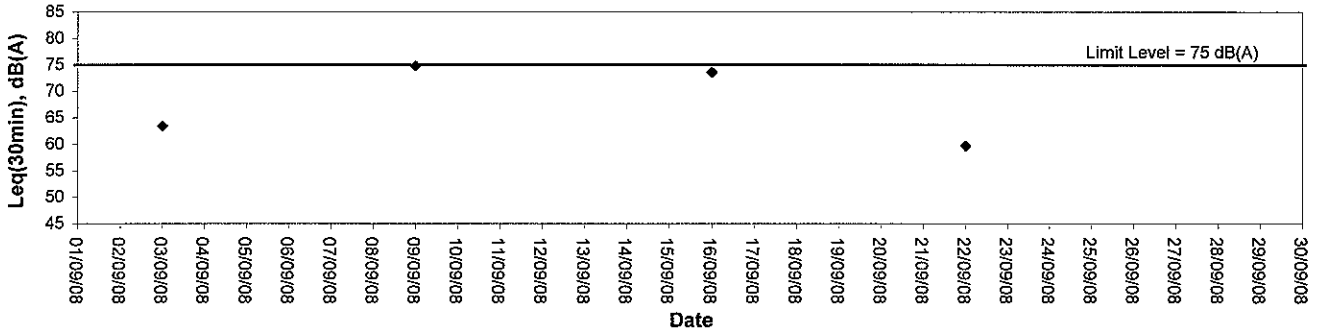

Noise Monitoring (Day-time)

Noise level at NM1

Noise level at NM2

Noise level at RNM3

Noise level at NM4