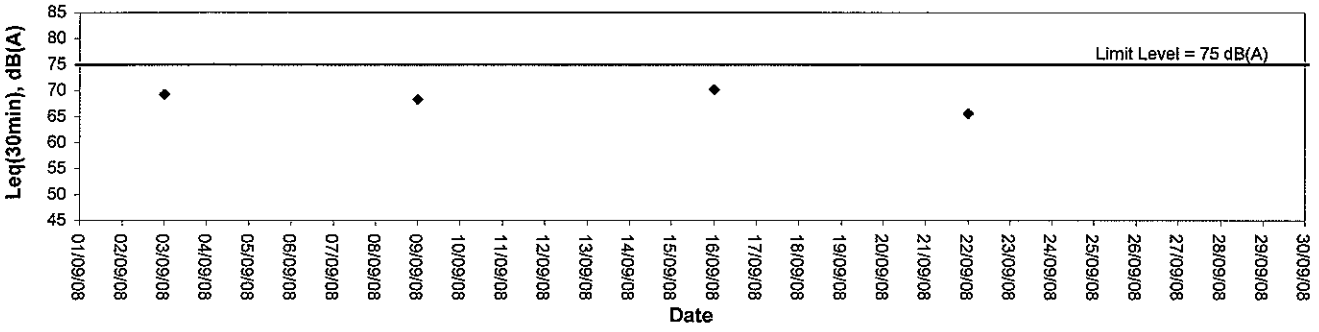

Noise Monitoring (Day-time)

Noise level at NM1

Noise level at NM2

Noise level at RNM3

Noise level at NM4